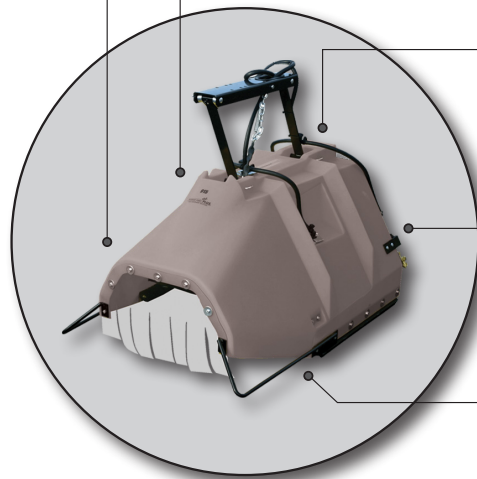

### Effectively treat resistant weeds with targeted chemical application.

Sloped design allows crops to flow around the hood as weeds channel through the front opening

Made of durable, high-impact poly material, these hoods are built to resist corrosion

Multiple nozzles are mounted inside the hood for thorough coverage and protect the spray pattern from the wind

Longer hood provides greater spray coverage

Skids allow hood to run on the ground to help reduce drift and keep chemical on target